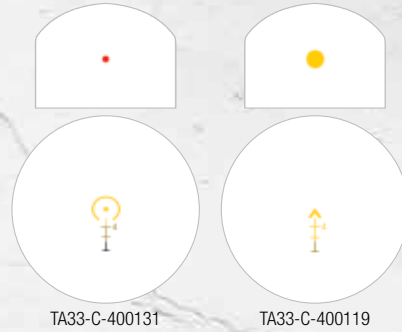

3x30 ACOG® Dual-Illuminated Horseshoe/Dot .223 Ballistic Reticle with TA60 Mount
LED RMR® 3.25 MOA Red Dot Sight

Black: TA33-C-400131 TA33-C-400117

3x30 ACOG Dual-Illuminated Chevron .223 Ballistic Reticle with TA60 Mount
Dual-Illuminated RMR 9.0 MOA Dot Sight

Black: TA33-C-400119 TA33-C-400160

3.5x35 ACOG Dual-Illuminated Crosshair .223 Ballistic Reticle with TA51 Mount
LED RMR 3.25 MOA Red Dot Sight **ITAR**

Black: TA11J-RMR

3.5x35 ACOG Dual-Illuminated Crosshair M249 Ballistic Reticle with LaRue Tactical Mount
Dual-Illuminated RMR 9.0 MOA Amber Dot Sight **ITAR**

Black: TA11SDO-CP

3.5x35 ACOG Dual-Illuminated Chevron .223 Ballistic Reticle with TA51 Mount
Adjustable LED RMR 3.25 MOA Red Dot Sight

Black: TA11-C-100238

4x32 ACOG Center-Illuminated Crosshair .223 Ballistic Reticle with BUIS, Quick-Release Mount
LED RMR 3.25 MOA Red Dot Sight **ITAR**

FDE: TA01ECOS

4x32 ACOG Center-Illuminated Crosshair .223 Ballistic Reticle with TA51 Mount
LED RMR 3.25 MOA Red Dot Sight **ITAR**

Black: TA01NSN-RMR

4x32 ACOG Dual-Illuminated Crosshair .223 Ballistic Reticle with BUIS, Quick-Release Mount
LED RMR 3.25 MOA Red Dot Sight **ITAR**

FDE: TA31ECOS TA31ECOS-G