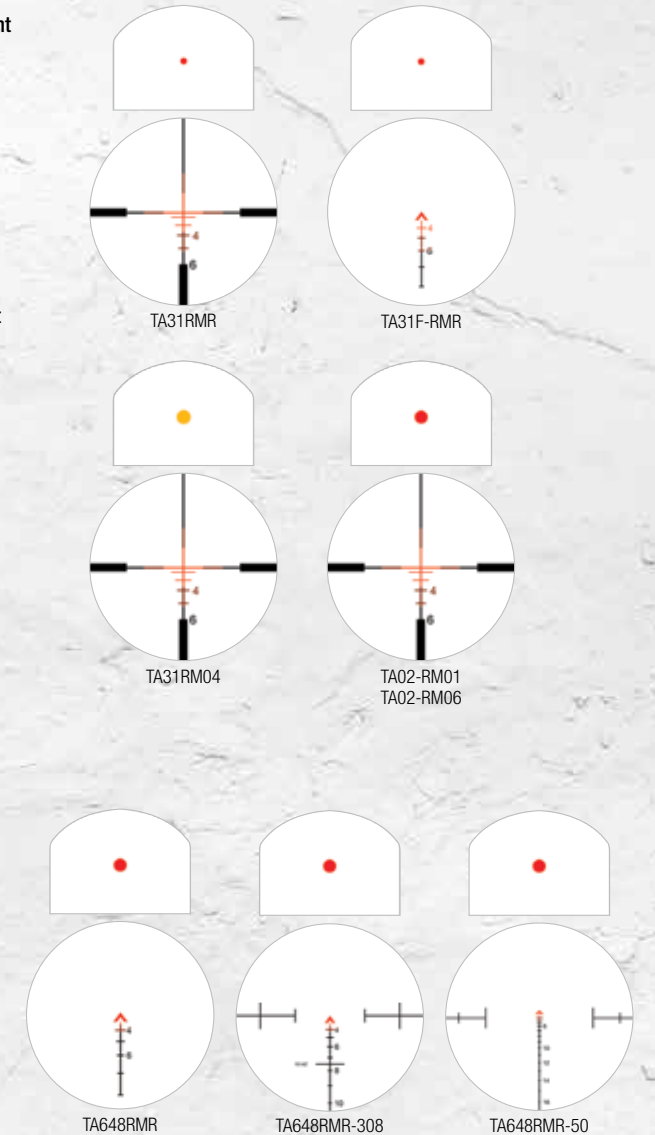

ACOG®/RMR® COMBO

4x32 ACOG® Dual-Illuminated Crosshair .223 Ballistic Reticle with TA51 Mount
LED RMR® 3.25 MOA Red Dot Sight

Black: TA31RMR TA31RMR-A TA31RMR-G

4x32 ACOG Dual-Illuminated Chevron .223 Ballistic Reticle with TA51 Mount
LED RMR 3.25 MOA Red Dot Sight **ITAR**

Black: TA31F-RMR TA31F-G-RMR

Sniper Gray: TA31-D-100322

OD Green: TA31-D-100323

FDE: TA31-D-100324

4x32 ACOG Dual-Illuminated Crosshair .223 Ballistic Reticle with TA51 Mount
Dual-Illuminated RMR 7.0 MOA Amber Dot Sight

Black: TA31RM04

4x32 LED ACOG Illuminated Crosshair .223 Ballistic Reticle with TA51 Mount
LED RMR 3.25 MOA Red Dot Sight

Black: TA02-RM01

4x32 LED ACOG Illuminated Crosshair .223 Ballistic Reticle with TA51 Mount
Adjustable LED RMR 3.25 MOA Red Dot Sight

Black: TA02-RM06

6x48 ACOG Dual-Illuminated Chevron .223 Ballistic Reticle with TA75 Mount
LED RMR 6.5 MOA Red Dot Sight **ITAR**

Black: TA648RMR TA648RMR-A

6x48 ACOG Dual-Illuminated Chevron .308 Ballistic Reticle with TA75 Mount
LED RMR 6.5 MOA Red Dot Sight **ITAR**

Black: TA648RMR-308 TA648RMR-308A

6x48 ACOG Dual-Illuminated Chevron .500 Ballistic Reticle with TA75 Mount
LED RMR 6.5 MOA Red Dot Sight **ITAR**

Black: TA648RMR-50