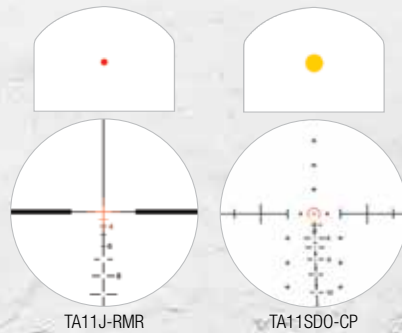

3x30 ACOG® Dual-Illuminated Horseshoe/Dot .223 Ballistic Reticle with TA60 Mount
LED RMR® 3.25 MOA Red Dot Sight

Black: TA33-C-400131 TA33-C-400117

3x30 ACOG Dual-Illuminated Chevron .223 Ballistic Reticle with TA60 Mount
Dual-Illuminated RMR 9.0 MOA Dot Sight

Black: TA33-C-400119 TA33-C-400160

3.5x35 ACOG Dual-Illuminated Crosshair .223 Ballistic Reticle with TA51 Mount
LED RMR 3.25 MOA Red Dot Sight **ITAR**

Black: TA11J-RMR

3.5x35 ACOG Dual-Illuminated Crosshair M249 Ballistic Reticle with LaRue Tactical Mount
Dual-Illuminated RMR 9.0 MOA Amber Dot Sight **ITAR**

Black: TA11SDO-CP

3.5x35 ACOG Dual-Illuminated Chevron .223 Ballistic Reticle with TA51 Mount
Adjustable LED RMR 3.25 MOA Red Dot Sight

Black: TA11-C-100238

4x32 ACOG Center-Illuminated Crosshair .223 Ballistic Reticle with BUIS, Quick-Release Mount
LED RMR 3.25 MOA Red Dot Sight **ITAR**

FDE: TA01ECOS

4x32 ACOG Center-Illuminated Crosshair .223 Ballistic Reticle with TA51 Mount
LED RMR 3.25 MOA Red Dot Sight **ITAR**

Black: TA01NSN-RMR

4x32 ACOG Dual-Illuminated Crosshair .223 Ballistic Reticle with BUIS, Quick-Release Mount
LED RMR 3.25 MOA Red Dot Sight **ITAR**

FDE: TA31ECOS TA31ECOS-G