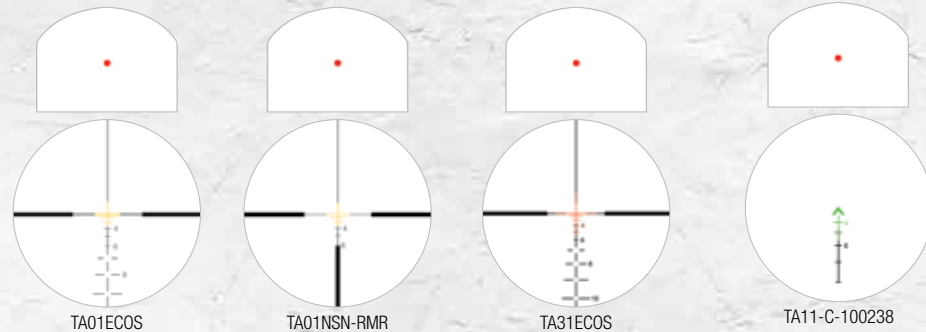

ACOG®/RMR® COMBO

ACOG®/RMR® COMBO

3x30 ACOG® Dual-Illuminated Horseshoe/Dot .223 Ballistic Reticle with TA60 Mount
LED RMR® 3.25 MOA Red Dot Sight

Black: TA33-C-400131 TA33-C-400117

3x30 ACOG Dual-Illuminated Chevron .223 Ballistic Reticle with TA60 Mount
Dual-Illuminated RMR 9.0 MOA Dot Sight

Black: TA33-C-400119 TA33-C-400160

3.5x35 ACOG Dual-Illuminated Crosshair .223 Ballistic Reticle with TA51 Mount
LED RMR 3.25 MOA Red Dot Sight **ITAR**

Black: TA11J-RMR

3.5x35 ACOG Dual-Illuminated Crosshair M249 Ballistic Reticle with LaRue Tactical Mount
Dual-Illuminated RMR 9.0 MOA Amber Dot Sight **ITAR**

Black: TA11SDO-CP

3.5x35 ACOG Dual-Illuminated Chevron .223 Ballistic Reticle with TA51 Mount
Adjustable LED RMR 3.25 MOA Red Dot Sight

Black: TA11-C-100238

4x32 ACOG Center-Illuminated Crosshair .223 Ballistic Reticle with BUIS, Quick-Release Mount
LED RMR 3.25 MOA Red Dot Sight **ITAR**

FDE: TA01ECOS

4x32 ACOG Center-Illuminated Crosshair .223 Ballistic Reticle with TA51 Mount
LED RMR 3.25 MOA Red Dot Sight **ITAR**

Black: TA01NSN-RMR

4x32 ACOG Dual-Illuminated Crosshair .223 Ballistic Reticle with BUIS, Quick-Release Mount
LED RMR 3.25 MOA Red Dot Sight **ITAR**

FDE: TA31ECOS TA31ECOS-G